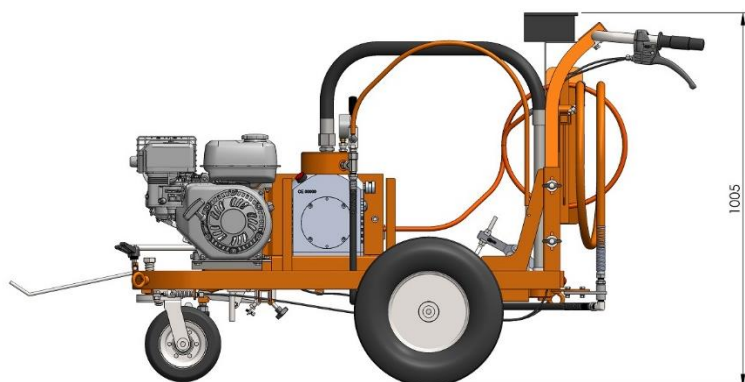

AR30PRO/AR30PRO-H TECHNICAL DATA SHEET

(airless road marking machine)

MODEL	AR30PRO/AR30PRO-H
Technology	AIRLESS
Guns:	from 1 to 2
Max line width:	50 cm (<i>achievable only with proper optional equipment</i>)
Sprayable products:	not refractive paints, specifically formulated for airless application
Dimensions	1545x750x h1005 mm
Weight	110 Kg

STANDARD CONFIGURATION	
Gasoline engine: 6 HP (AR30PRO)	HONDA GX200 (AR30PRO-H)
Hand push	
Airless diaphragm pump 5,9 l/min	
1 removable paint gun with nozzle for line 10-15 cm	
Swivel front wheel	

Images are not contractual.

cod.	OPTIONAL
KITELAR30	» Kit electric motor one-phase 3HP 230V 50Hz with support
HMC-B/HMC-H	» HMC Hydraulic Motorized Chariot. <i>To transform the push machine in a machine with drive</i>
HMC-AV	» HMC-AV Battery-powered electric Motorized Chariot. <i>To transform the push machine in a machine with drive</i>
FVAPZ	» High-pressure paint filter
2PAR30	» Second manual paint gun with kit of cocks, hose, support and lever control
SU00220	» Gun support with swivel wheel
DISPERLAR30-20	» Gravity glass bead system: tank 24 l with 1 dispenser 15 cm (adjustable for 12 and 15 cm)
DISPERLAR30-1515	» Gravity glass bead system: tank 24 l with 2 dispensers 15 cm (adjustable for 12 and 15 cm). <i>For 2 lines</i>
DISPERLAR30-30	» Gravity glass bead system : tank 24 l with 1 dispenser 30 cm (adjustable for 12, 15, 20, 25 and 30 cm)
PL00199	» 50 l plastic bucket for paint
	» Nozzle for line 5 cm; nozzle for line 15-20 cm; nozzle for line 20-25 cm
	» Nozzle for surfaces 15 cm; nozzle for surfaces 20 cm; nozzle for surfaces 25 cm; nozzle for surfaces 35 cm

MADE IN ITALY

Macchine Traccialinee Marking Machines

Gravity glass bead tank
24 l
»optional»

Airless diaphragm pump
5,9 l/min

Engine 6 HP (AR30PRO machine).
In a few minutes you can quickly
replace gasoline engine with electric
motor.