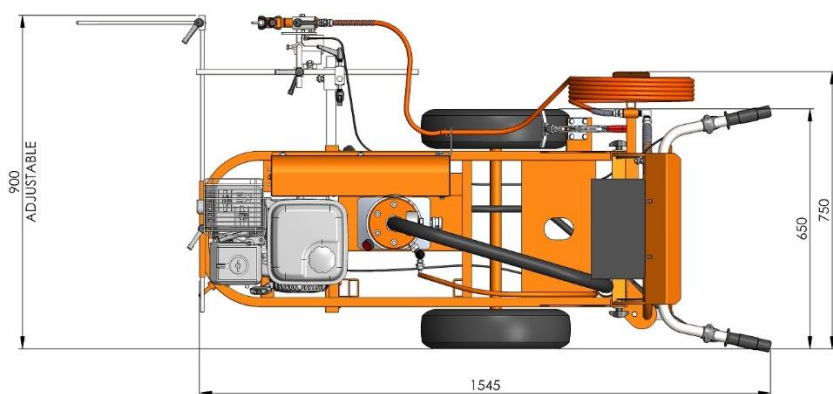

AR30PRO/AR30PRO-H TECHNICAL DATA SHEET

(airless road marking machine)

MODEL	AR30PRO/AR30PRO-H
Technology	AIRLESS
Guns:	from 1 to 2
Max line width:	50 cm (<i>achievable only with proper optional equipment</i>)
Sprayable products:	not refractive paints, specifically formulated for airless application
Dimensions	1545x750x h1005 mm
Weight	110 Kg

STANDARD CONFIGURATION	
Gasoline engine: 6 HP (AR30PRO)	HONDA GX200 (AR30PRO-H)
Hand push	
Airless diaphragm pump 5,9 l/min	
1 removable paint gun with nozzle for line 10-15 cm	
Swivel front wheel	

Images are not contractual.

cod.	OPTIONAL
KITELAR30	» Kit electric motor one-phase 3HP 230V 50Hz with support
HMC-B/HMC-H	» HMC Hydraulic Motorized Chariot. <i>To transform the push machine in a machine with drive</i>
HMC-AV	» HMC-AV Battery-powered electric Motorized Chariot. <i>To transform the push machine in a machine with drive</i>
FVAPZ	» High-pressure paint filter
2PAR30	» Second manual paint gun with kit of cocks, hose, support and lever control
SU00220	» Gun support with swivel wheel
DISPERLAR30-20	» Gravity glass bead system: tank 24 l with 1 dispenser 15 cm (adjustable for 12 and 15 cm)
DISPERLAR30-1515	» Gravity glass bead system: tank 24 l with 2 dispensers 15 cm (adjustable for 12 and 15 cm). <i>For 2 lines</i>
DISPERLAR30-30	» Gravity glass bead system : tank 24 l with 1 dispenser 30 cm (adjustable for 12, 15, 20, 25 and 30 cm)
PL00199	» 50 l plastic bucket for paint
	» Nozzle for line 5 cm; nozzle for line 15-20 cm; nozzle for line 20-25 cm
	» Nozzle for surfaces 15 cm; nozzle for surfaces 20 cm; nozzle for surfaces 25 cm; nozzle for surfaces 35 cm

MADE IN ITALY

Macchine Traccialinee Marking Machines

Gravity glass bead tank
24 l
»optional»

Airless diaphragm pump
5,9 l/min

Engine 6 HP (AR30PRO machine).
In a few minutes you can quickly
replace gasoline engine with electric
motor.