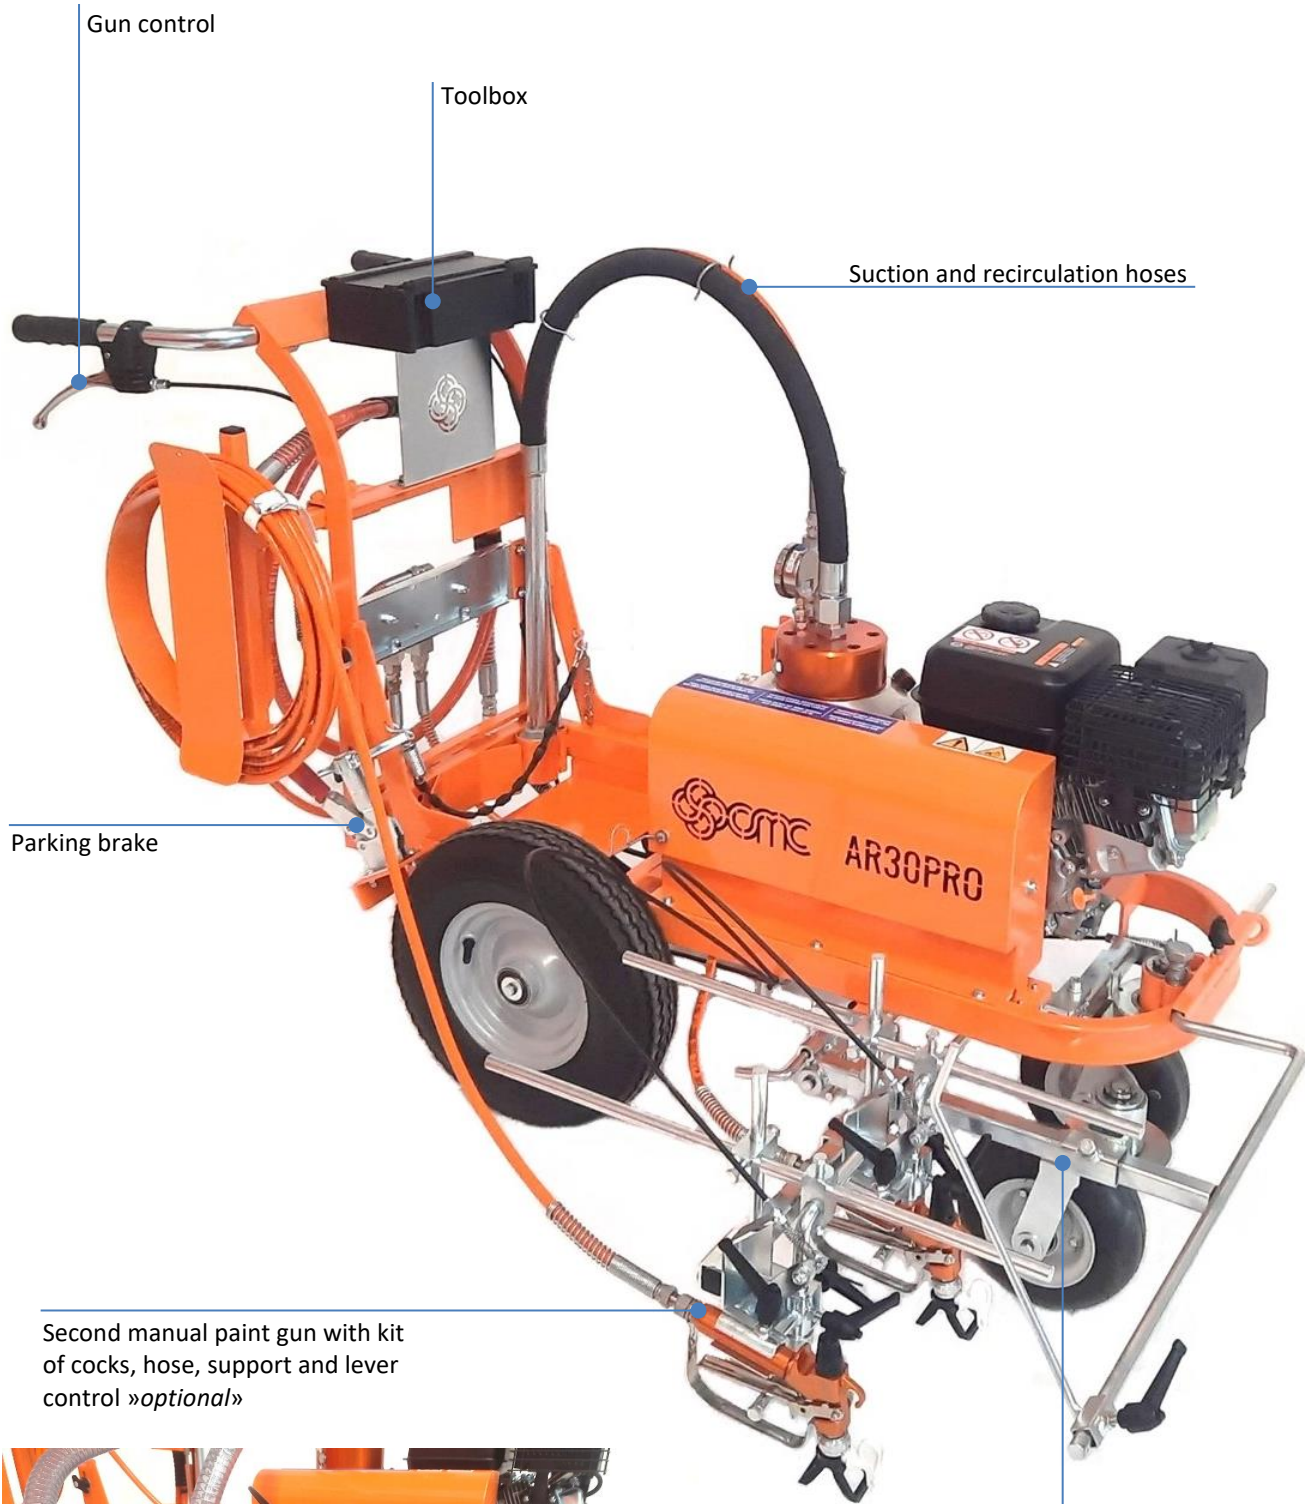

Gun control

Toolbox

Suction and recirculation hoses

Parking brake

Second manual paint gun with kit of cocks, hose, support and lever control »optional«